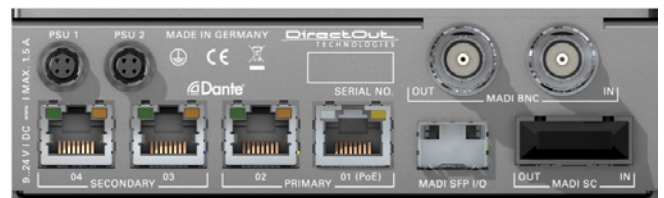

One of the three MADI ports is selected as input automatically, all three outputs work in parallel.

Built-in Switch

Four network ports are connected to an internal switch and give the opportunity to use Dante's redundancy mode (Primary <> Secondary), while more EXBOX.MDs or other Dante devices can be connected in switched mode directly to increase the number of channels.

TECHNICAL DETAILS

MADI Ports (I/O):	1 x SC-Socket multi/single-mode 1 x coaxial BNC, 75 Ω 1 x SFP (empty cage without module)
Network:	3 x RJ45 (1 Gbit/s) 1 x RJ45 (1 Gbit/s, PoE)
Sample Rates:	44.1, 48, 88.2, 96, 176.4, 192 kHz (+/- 12,5%)
MADI Formats (I/O):	48k Frame, 96k Frame, 56/64 channel, S/MUX
Network-Layer:	3
Number of Streams:	32
Number of Channels (I/O):	64
Network Standards:	Dante, AES67
Power Supply:	2 x Hirose DC input (7- 24 V) 1 x RJ45, Power over Ethernet
Dimensions:	Width 140 mm Height 42 mm Depth 140 mm
Weight:	about 0.8 kg
* optional accessory: SFP modules (LC single-mode or multi-mode)	

Remote control

EXBOX.MD can be controlled by Audinate's remote software ,Dante Controller' and is ,Dante Domain Manager' ready.

Safe operation

The device can be powered by up to two external power-supplies as well as PoE (Power over Ethernet).

Rack-Ready

EXBOX.MD can be mounted into a standard 19"-rack by using the optional kit BOXMOUNT.XL. Up to three devices may fit side-by-side within 1 RU.

Port Configurations:

Remote Method: