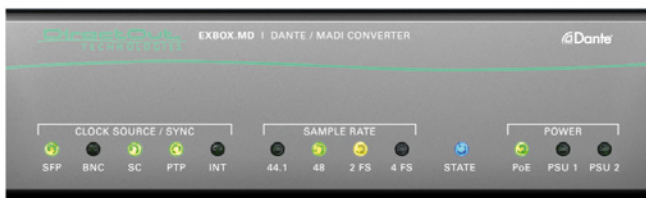

One of the three MADI ports is selected as input automatically, all three outputs work in parallel.

Built-in Switch

Four network ports are connected to an internal switch and give the opportunity to use Dante's redundancy mode (Primary <> Secondary), while more EXBOX.MDs or other Dante devices can be connected in switched mode directly to increase the number of channels.

TECHNICAL DETAILS

MADI Ports (I/O):	1 x SC-Socket multi/single-mode 1 x coaxial BNC, 75 Ω 1 x SFP (empty cage without module)
Network:	3 x RJ45 (1 Gbit/s) 1 x RJ45 (1 Gbit/s, PoE)
Sample Rates:	44.1, 48, 88.2, 96, 176.4, 192 kHz (+/- 12,5%)
MADI Formats (I/O):	48k Frame, 96k Frame, 56/64 channel, S/MUX
Network-Layer:	3
Number of Streams:	32
Number of Channels (I/O):	64
Network Standards:	Dante, AES67
Power Supply:	2 x Hirose DC input (7- 24 V) 1 x RJ45, Power over Ethernet
Dimensions:	Width 140 mm Height 42 mm Depth 140 mm
Weight:	about 0.8 kg
* optional accessory: SFP modules (LC single-mode or multi-mode)	

Remote control

EXBOX.MD can be controlled by Audinate's remote software ,Dante Controller' and is ,Dante Domain Manager' ready.

Safe operation

The device can be powered by up to two external power-supplies as well as PoE (Power over Ethernet).

Rack-Ready

EXBOX.MD can be mounted into a standard 19"-rack by using the optional kit BOXMOUNT.XL. Up to three devices may fit side-by-side within 1 RU.

Port Configurations:

Remote Method: